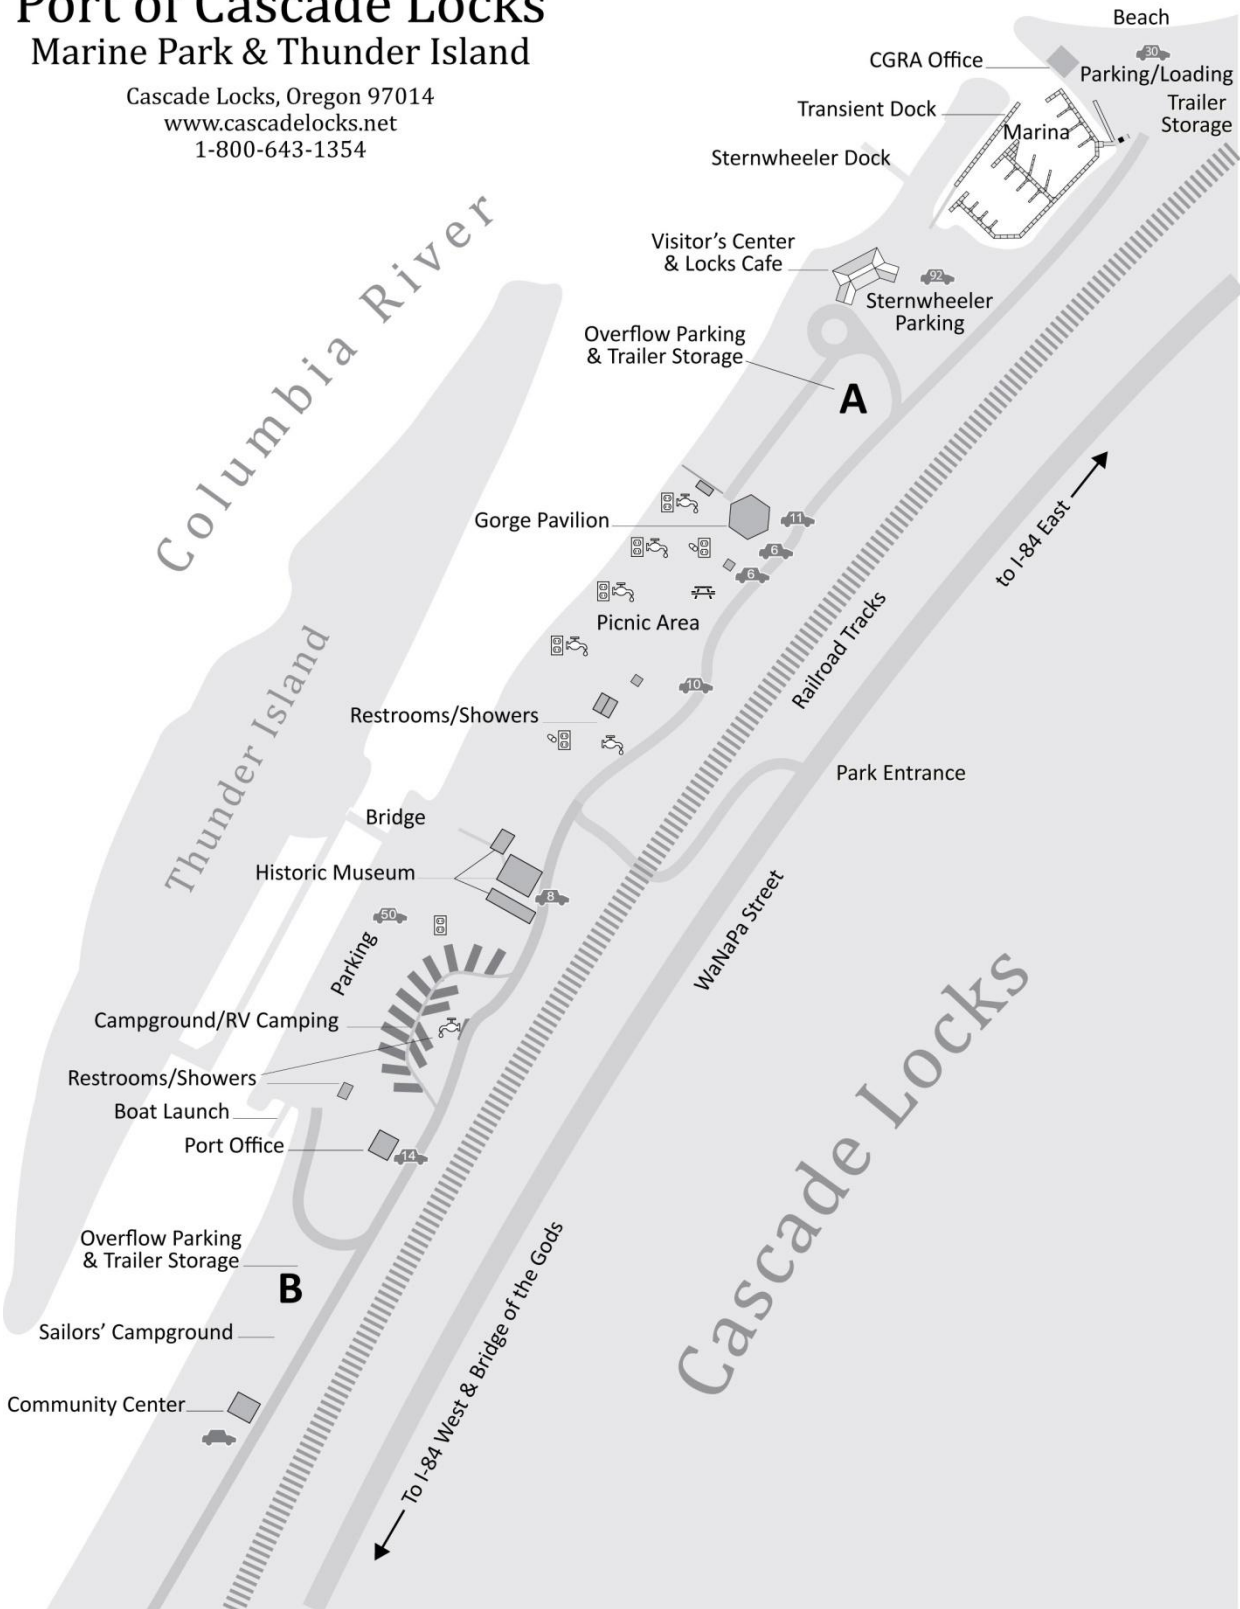

Port of Cascade Locks

Marine Park & Thunder Island

Cascade Locks, Oregon 97014
www.cascadelocks.net
1-800-643-1354

Columbia River

Thunder Island

Cascade Locks

A

B